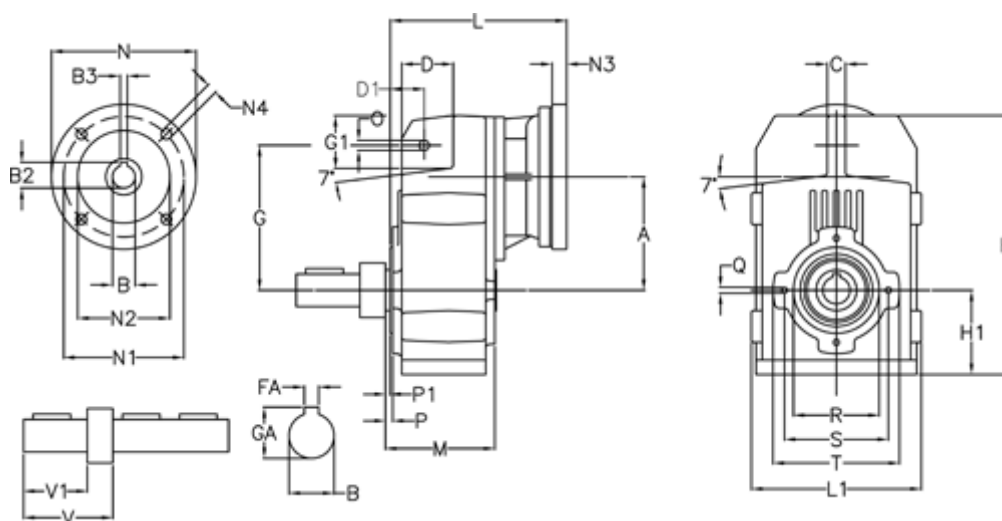

Article number: 29560307891225
 Description: Shaft mounted gear
 A313R-78,9-P71B5

Measures

A = 150.50	FA = 10	M = 125.0	Q = M10x17
B = 35	G = 170	N = 160	R = 110
B1 = 14	G1 = 84.0	N1 = 130	S = 130
B2 = 16.3	GA = 38.0	N2 = 110	T = 150
B3 = 5	H = 326.0	N4 = M8x16	V = 93.0
C = 20	H1 = 102.0	O = 13	V1 = 60
D = 68.0	L = 225.5	P = 6.5	
D1 = 54.0	L1 = 210	P1 = 3.5	